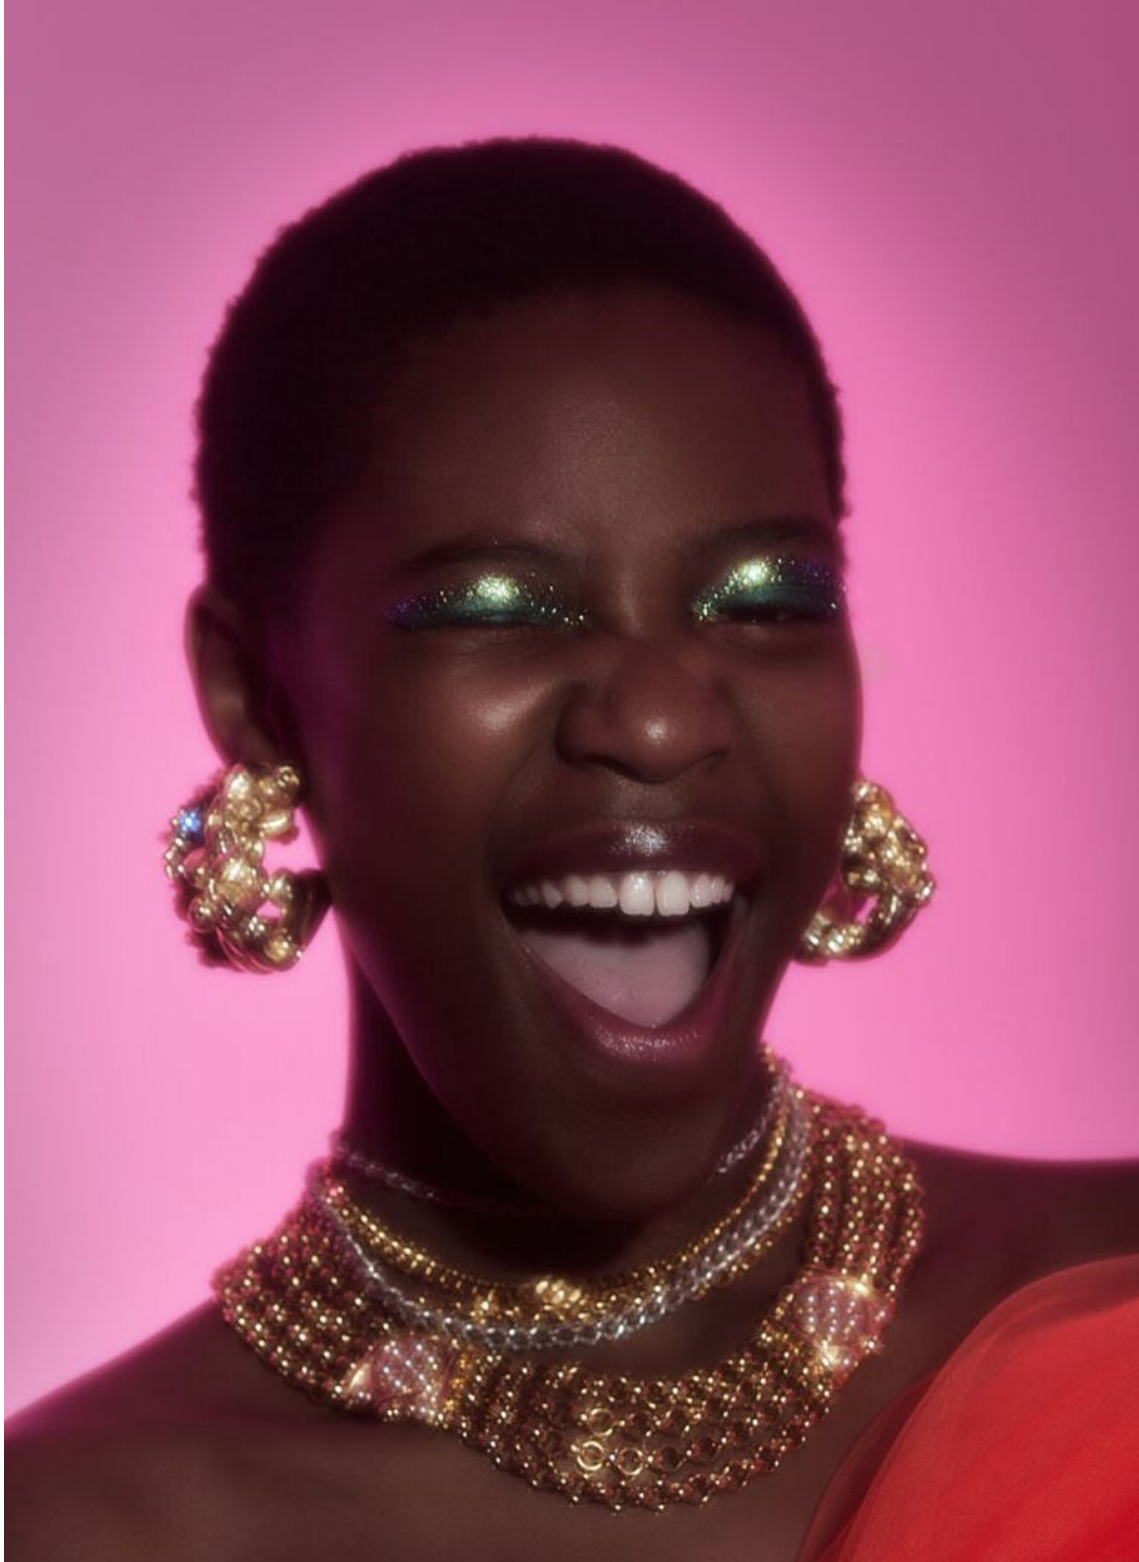

FELMANHA CORREIA

height 177 cm · bust 80 cm · cup B · waist 60 cm · hips 90 cm · dress 36
shoes size 40 · hair black · eyes brown